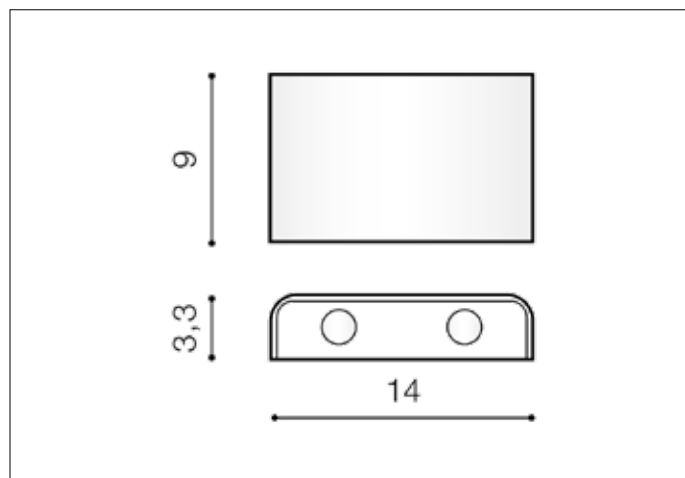

AZzardo[®]
LIGHTING

GINNO 2 ALU
AZ0765, EAN 5901238407652

Dimensions height / width / length [cm] Product Specifications

Product	9 x 14 x 3,3
Mounting inlet:	N/A x N/A x N/A
Ceiling base:	N/A x N/A x N/A
Shades	N/A x N/A x N/A

Line	TECHNICAL
Type	Wall
Type of track	N/A
Colour	Aluminium
Material	Aluminium
Light source	4
Type of socket	LED INTEGRATED
Lumens	320
Kelvins	3000
Beam angle	N/A
Dimmable	N/A
CCT	N/A
RGB	N/A
RA	N/A
App remote control	N/A
Remote control	N/A
Voltage	230V
Power	1W
Switch location	N/A
Protection class	IP20
Tilt	N/A
Rotation	N/A

Shipping info height / width / length [cm]

BOX 1:	12,5 x 15 x 4
BOX 2:	N/A x N/A x N/A
BOX 3:	N/A x N/A x N/A
Net weight [kg]	0,35
Gross weight [kg]	0,4

Energy efficiency

Azzardo Sp. z o.o.
ul. Strzeszyńska 33 60-479 Poznań,
NIP: 929-185-75-07